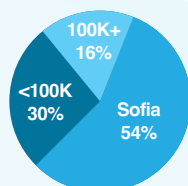

Rate card Eva.bg

Valid from 01.01.2013

СТИСКАНИЕ

EVA

	Advertising formats	CPM	Average daily impressions
Standard	Banner 300 x 250	10	15 000
	Banner 728 x 90	7	15 000

Website statistics	Monthly	Daily
Impressions	375 000	15 000
Unique visitors	82 000	4 000

Target group - men/women

10%

90%

Location

Target group - age